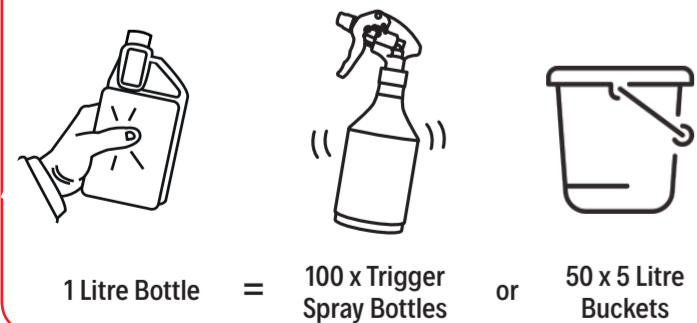

**Colour Code:**

● Concentrated All Purpose Cleaner

● Concentrated Hard Surface & Floor Cleaner

**IMPORTANT:** Product must be diluted before use. See back of pack for trigger spray and bucket dilution rates.

**Hard Surface & Floor Areas**

**ES3 Concentrated All Purpose Cleaner**

- Multi-surface use
- Streak free finish
- Excellent degreasing power
- Floral fragrance
- 1Ltr makes 100 Trigger Sprays or 50 Buckets
- CODE: **800-304-0021**