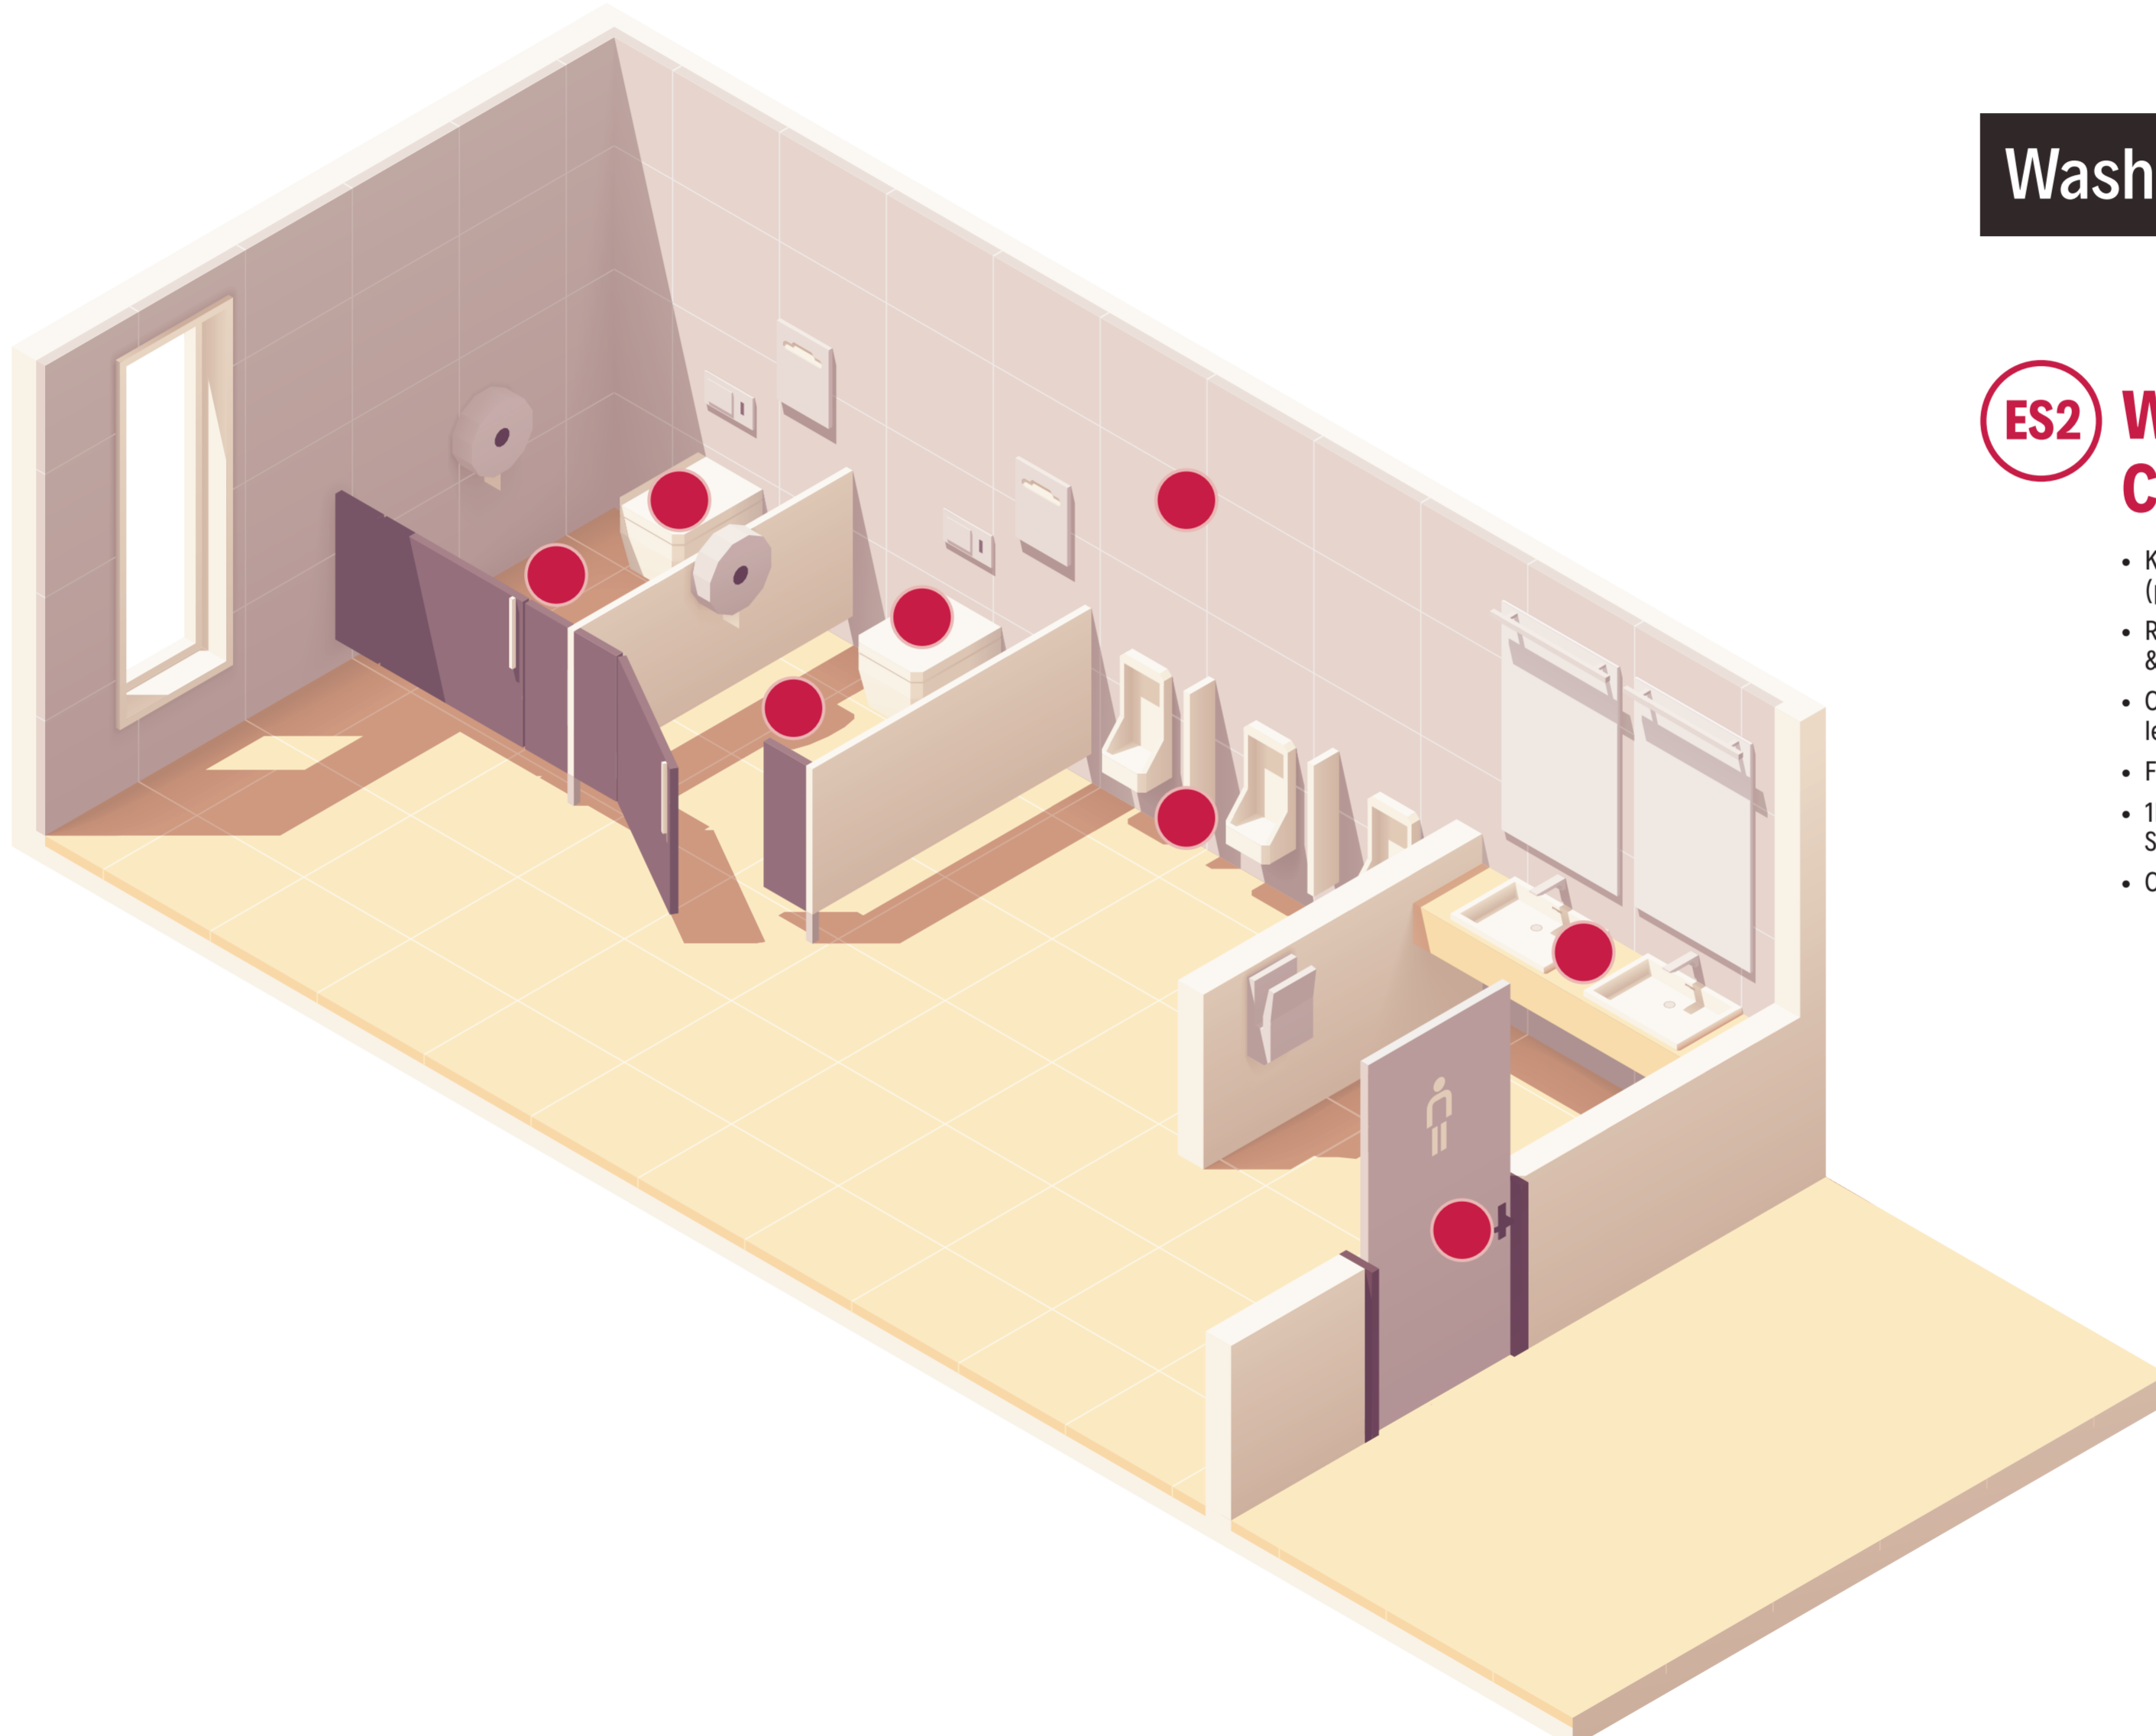

Colour Code:

- Concentrated Washroom Cleaner

Washrooms & Toilets

ES2 Washroom Cleaner

- Kills 99.99% of germs (passes BS EN 1276)
- Removes limescale & soap scum
- Cleans, disinfects & leaves a sparkling shine
- Forest fragrance
- 1Ltr makes 100 Trigger Sprays or 50 Buckets
- CODE: **800-304-0020**

IMPORTANT: Product must be diluted before use. See back of pack for trigger spray and bucket dilution rates.

Wallchart Order Code: 200-400-0163